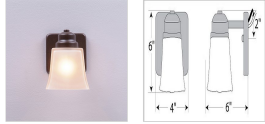

### DESCRIPTION

The Woodland Single Sconce - Rustic Plain features square mission style glass with a choice of color between Frosted and Tea-Stained. This sophisticated yet rustic looking sconce will had a touch of stylish lighting to the exterior of any log home, cabin or northwood lodge-themed room. Mounting plate measures 4.5 inches square. Note: For wet locations, the glass may face down only and only the powdercoated finishes are recommended.

Pictured in Finish #28-Dark Bronze Metallic with Frosted Square Glass.

Note: This fixture will accept a screw-in type LED bulb of equivalent wattage output.