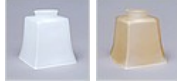

Product No.: A57101

Price: $164.00

Glass Choices:

Finish Choices: