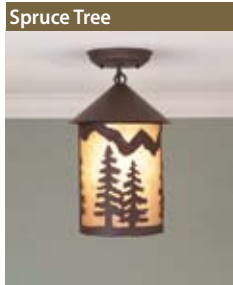

Cascade Lantern Close-to-Ceiling Series

The Cascade Lantern Close-to-Ceiling series is available in three sizes: Small, Medium and Large.

Finish Choices: 14-27-28-29-47-95-97

Diffuser Choices: AL-AM

	Small M484	Medium M485	Large M486
Dimensions:	12h x 6w	14h x 8w	17h x 10w
Lamping:	(1) 60W	(1) 75W	(1) 100W
Image Choices:			
Plain	M48401	M48501	M48601
Spruce Tree	M48414	M48514	M48614
Valley Deer	M48421	M48521	M48621
Alaska Moose	M48422	M48522	M48622
Valley Elk	M48423	M48523	M48623
Mtn Bear	M48425	M48525	M48625
Mtn Moose	M48427	M48527	M48627
Mtn Deer	M48430	M48530	M48630
Mtn Elk	M48433	M48533	M48633
Mtn Horse	M48435	M48535	M48635
Spruce Cone	M48440	M48540	M48640
Loon	M48464	M48564	M48664
Cattails	M48465	M48565	M48665
Trout	M48481	M48581	M48681

Small

Small

Medium

Medium

Large

Large

AL

AM

Pictured: M48501AM-27

Pictured: M48514AL-27

Pictured: M48521AL-27

Pictured: M48522AL-27

Pictured: M48523AL-27

Pictured: M48525AM-27

Pictured: M48527AL-27

Pictured: M48530AM-27