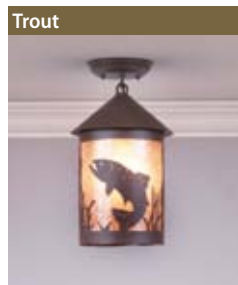

Cascade Lantern Close-to-Ceiling Series

The Cascade Lantern Close-to-Ceiling series is available in three sizes: Small, Medium and Large.

Finish Choices: 14-27-28-29-47-95-97

Diffuser Choices: AL-AM

	Small M484	Medium M485	Large M486
Dimensions:	12h x 6w	14h x 8w	17h x 10w
Lamping:	(1) 60W	(1) 75W	(1) 100W
Image Choices:			
Plain	M48401	M48501	M48601
Spruce Tree	M48414	M48514	M48614
Valley Deer	M48421	M48521	M48621
Alaska Moose	M48422	M48522	M48622
Valley Elk	M48423	M48523	M48623
Mtn Bear	M48425	M48525	M48625
Mtn Moose	M48427	M48527	M48627
Mtn Deer	M48430	M48530	M48630
Mtn Elk	M48433	M48533	M48633
Mtn Horse	M48435	M48535	M48635
Spruce Cone	M48440	M48540	M48640
Loon	M48464	M48564	M48664
Cattails	M48465	M48565	M48665
Trout	M48481	M48581	M48681

Pictured: M48533AL-27

Pictured: M48535AM-27

Pictured: M48540AL-27

Pictured: M48564AL-27

Pictured: M48565AL-27

Pictured: M48581AL-27