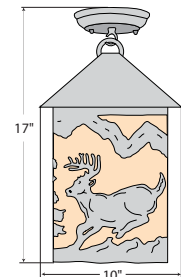

Cascade Lantern Close-to-Ceiling Series

The Cascade Lantern Close-to-Ceiling series is available in three sizes: Small, Medium and Large.

Finish Choices: 14-27-28-29-47-95-97

Diffuser Choices: AL-AM

	Small M484	Medium M485	Large M486
Dimensions:	12h x 6w	14h x 8w	17h x 10w
Lamping:	(1) 60W	(1) 75W	(1) 100W
Image Choices:			
Plain	M48401	M48501	M48601
Spruce Tree	M48414	M48514	M48614
Valley Deer	M48421	M48521	M48621
Alaska Moose	M48422	M48522	M48622
Valley Elk	M48423	M48523	M48623
Mtn Bear	M48425	M48525	M48625
Mtn Moose	M48427	M48527	M48627
Mtn Deer	M48430	M48530	M48630
Mtn Elk	M48433	M48533	M48633
Mtn Horse	M48435	M48535	M48635
Spruce Cone	M48440	M48540	M48640
Loon	M48464	M48564	M48664
Cattails	M48465	M48565	M48665
Trout	M48481	M48581	M48681

Small

Small

Medium

Medium

Large

Large

AL

AM