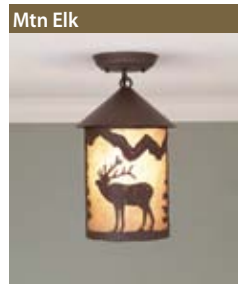

Cascade Lantern Close-to-Ceiling Series

The Cascade Lantern Close-to-Ceiling series is available in three sizes: Small, Medium and Large.

Finish Choices: 14-27-28-29-47-95-97

Diffuser Choices: AL-AM

	Small M484	Medium M485	Large M486
Dimensions:	12h x 6w	14h x 8w	17h x 10w
Lamping:	(1) 60W	(1) 75W	(1) 100W
Image Choices:			
Plain	M48401	M48501	M48601
Spruce Tree	M48414	M48514	M48614
Valley Deer	M48421	M48521	M48621
Alaska Moose	M48422	M48522	M48622
Valley Elk	M48423	M48523	M48623
Mtn Bear	M48425	M48525	M48625
Mtn Moose	M48427	M48527	M48627
Mtn Deer	M48430	M48530	M48630
Mtn Elk	M48433	M48533	M48633
Mtn Horse	M48435	M48535	M48635
Spruce Cone	M48440	M48540	M48640
Loon	M48464	M48564	M48664
Cattails	M48465	M48565	M48665
Trout	M48481	M48581	M48681

Pictured: M48501AM-27

Pictured: M48514AL-27

Pictured: M48521AL-27

Pictured: M48522AL-27

Pictured: M48523AL-27

Pictured: M48525AM-27

Pictured: M48527AL-27

Pictured: M48530AM-27

Pictured: M48533AL-27

Pictured: M48535AM-27

Pictured: M48540AL-27

Pictured: M48564AL-27

Pictured: M48565AL-27

Pictured: M48581AL-27