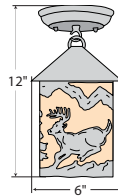

Cascade Lantern Close-to-Ceiling Series

The Cascade Lantern Close-to-Ceiling series is available in three sizes: Small, Medium and Large.

Finish Choices: 14-27-28-29-47-95-97

Diffuser Choices: AL-AM

	Small M484	Medium M485	Large M486
Dimensions:	12h x 6w	14h x 8w	17h x 10w
Lamping:	(1) 60W	(1) 75W	(1) 100W
Image Choices:			
Plain	M48401	M48501	M48601
Spruce Tree	M48414	M48514	M48614
Valley Deer	M48421	M48521	M48621
Alaska Moose	M48422	M48522	M48622
Valley Elk	M48423	M48523	M48623
Mtn Bear	M48425	M48525	M48625
Mtn Moose	M48427	M48527	M48627
Mtn Deer	M48430	M48530	M48630
Mtn Elk	M48433	M48533	M48633
Mtn Horse	M48435	M48535	M48635
Spruce Cone	M48440	M48540	M48640
Loon	M48464	M48564	M48664
Cattails	M48465	M48565	M48665
Trout	M48481	M48581	M48681

Small

Small

Medium

Medium

Large

Large

AL

AM