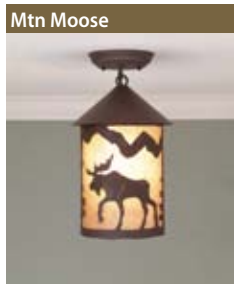

Cascade Lantern Close-to-Ceiling Series

The Cascade Lantern Close-to-Ceiling series is available in three sizes: Small, Medium and Large.

Finish Choices: 14-27-28-29-47-95-97

Diffuser Choices: AL-AM

	Small M484	Medium M485	Large M486
Dimensions:	12h x 6w	14h x 8w	17h x 10w
Lamping:	(1) 60W	(1) 75W	(1) 100W
Image Choices:			
Plain	M48401	M48501	M48601
Spruce Tree	M48414	M48514	M48614
Valley Deer	M48421	M48521	M48621
Alaska Moose	M48422	M48522	M48622
Valley Elk	M48423	M48523	M48623
Mtn Bear	M48425	M48525	M48625
Mtn Moose	M48427	M48527	M48627
Mtn Deer	M48430	M48530	M48630
Mtn Elk	M48433	M48533	M48633
Mtn Horse	M48435	M48535	M48635
Spruce Cone	M48440	M48540	M48640
Loon	M48464	M48564	M48664
Cattails	M48465	M48565	M48665
Trout	M48481	M48581	M48681

Pictured: M48501AM-27

Pictured: M48514AL-27

Pictured: M48521AL-27

Pictured: M48522AL-27

Pictured: M48523AL-27

Pictured: M48525AM-27

Pictured: M48527AL-27

Pictured: M48530AM-27

Pictured: M48533AL-27

Pictured: M48535AM-27

Pictured: M48540AL-27

Pictured: M48564AL-27

Pictured: M48565AL-27

Pictured: M48581AL-27