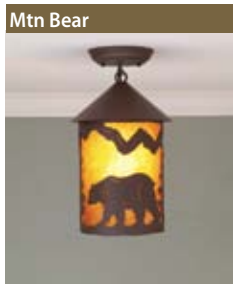

Cascade Lantern Close-to-Ceiling Series

The Cascade Lantern Close-to-Ceiling series is available in three sizes: Small, Medium and Large.

Finish Choices: 14-27-28-29-47-95-97

Diffuser Choices: AL-AM

	Small M484	Medium M485	Large M486
Dimensions:	12h x 6w	14h x 8w	17h x 10w
Lamping:	(1) 60W	(1) 75W	(1) 100W
Image Choices:			
Plain	M48401	M48501	M48601
Spruce Tree	M48414	M48514	M48614
Valley Deer	M48421	M48521	M48621
Alaska Moose	M48422	M48522	M48622
Valley Elk	M48423	M48523	M48623
Mtn Bear	M48425	M48525	M48625
Mtn Moose	M48427	M48527	M48627
Mtn Deer	M48430	M48530	M48630
Mtn Elk	M48433	M48533	M48633
Mtn Horse	M48435	M48535	M48635
Spruce Cone	M48440	M48540	M48640
Loon	M48464	M48564	M48664
Cattails	M48465	M48565	M48665
Trout	M48481	M48581	M48681

Pictured: M48501AM-27

Pictured: M48514AL-27

Pictured: M48521AL-27

Pictured: M48522AL-27

Pictured: M48523AL-27

Pictured: M48525AM-27

Pictured: M48527AL-27

Pictured: M48530AM-27

Pictured: M48533AL-27

Pictured: M48535AM-27

Pictured: M48540AL-27

Pictured: M48564AL-27

Pictured: M48565AL-27

Pictured: M48581AL-27