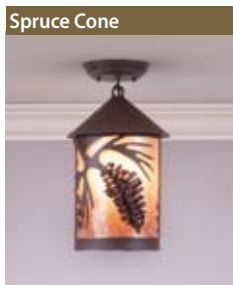

Cascade Lantern Close-to-Ceiling Series

The Cascade Lantern Close-to-Ceiling series is available in three sizes: Small, Medium and Large.

Finish Choices: 14-27-28-29-47-95-97

Diffuser Choices: AL-AM

	Small M484	Medium M485	Large M486
Dimensions:	12h x 6w	14h x 8w	17h x 10w
Lamping:	(1) 60W	(1) 75W	(1) 100W
Image Choices:			
Plain	M48401	M48501	M48601
Spruce Tree	M48414	M48514	M48614
Valley Deer	M48421	M48521	M48621
Alaska Moose	M48422	M48522	M48622
Valley Elk	M48423	M48523	M48623
Mtn Bear	M48425	M48525	M48625
Mtn Moose	M48427	M48527	M48627
Mtn Deer	M48430	M48530	M48630
Mtn Elk	M48433	M48533	M48633
Mtn Horse	M48435	M48535	M48635
Spruce Cone	M48440	M48540	M48640
Loon	M48464	M48564	M48664
Cattails	M48465	M48565	M48665
Trout	M48481	M48581	M48681

Pictured: M48501AM-27

Pictured: M48514AL-27

Pictured: M48521AL-27

Pictured: M48522AL-27

Pictured: M48523AL-27

Pictured: M48525AM-27

Pictured: M48527AL-27

Pictured: M48530AM-27

Pictured: M48533AL-27

Pictured: M48535AM-27

Pictured: M48540AL-27

Pictured: M48564AL-27

Pictured: M48565AL-27

Pictured: M48581AL-27