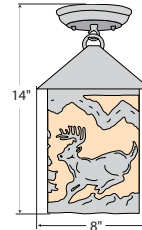

Cascade Lantern Close-to-Ceiling Series

The Cascade Lantern Close-to-Ceiling series is available in three sizes: Small, Medium and Large.

Finish Choices: 14-27-28-29-47-95-97

Diffuser Choices: AL-AM

	Small M484	Medium M485	Large M486
Dimensions:	12h x 6w	14h x 8w	17h x 10w
Lamping:	(1) 60W	(1) 75W	(1) 100W
Image Choices:			
Plain	M48401	M48501	M48601
Spruce Tree	M48414	M48514	M48614
Valley Deer	M48421	M48521	M48621
Alaska Moose	M48422	M48522	M48622
Valley Elk	M48423	M48523	M48623
Mtn Bear	M48425	M48525	M48625
Mtn Moose	M48427	M48527	M48627
Mtn Deer	M48430	M48530	M48630
Mtn Elk	M48433	M48533	M48633
Mtn Horse	M48435	M48535	M48635
Spruce Cone	M48440	M48540	M48640
Loon	M48464	M48564	M48664
Cattails	M48465	M48565	M48665
Trout	M48481	M48581	M48681

Small

Small

Medium

Medium

Large

Large

AL

AM