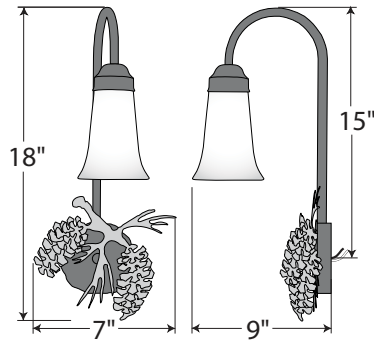

Summit Sconce Series

Spruce Cone (#H13740)

The Summit Sconce has a choice of 7 different glass globes and features 3D trees and animal images. Measurements shown are based on the RW glass.

Dimensions: 18h x 8w

Lamping: (1) 100W A19 bulb

Glass Choices: AS-DT-ET-EW-OW-TT

Finish Group Codes:

- F09 02-14-27-28-29-47-95-97
- F10 03-74-78
- F13 05-74-78
- F18 02-04-14-27-28-29-47-95-97
- F19 03-06-74-78

Pictured: H13740RW-02
Finish Group: F09