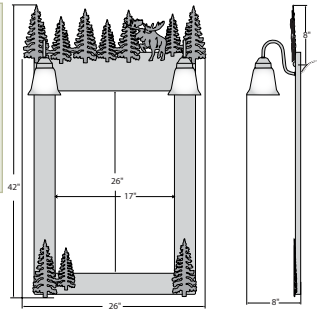

Wasatch Mirror Light Series

The Wasatch Mirrors have a choice of 14 different image, including plain, each with a choice of 7 different glass globes. The OW glass is the basis for the measurements shown below, but note the RW and RT globes are several inches taller than the other globes. 26h x 17w mirror glass is included. See next page for Wasatch mirror versions without lamping.

Glass Choices: AS-ET-EW-OW-RT-TT
Lamping: (2) 100W A19 bulb
Finish Group Codes:
 F09 02-14-27-28-29-47-95-97
 F10 03-74-78
 F13 05-74-78
 F19 03-06-74-78

Pictured: H32501-02
 Dimensions: 37h x 25w
 Finish Group: F09

Pictured: H32521-03
 Dimensions: 42h x 26w
 Finish Group: F10

Pictured: H32522-03
 Dimensions: 42h x 26w
 Finish Group: F10

Pictured: H32523-03
 Dimensions: 42h x 26w
 Finish Group: F10

Pictured: H32526-03
 Dimensions: 42h x 26w
 Finish Group: F10

Pictured: H32527-03
 Dimensions: 42h x 26w
 Finish Group: F10

Pictured: H32530-03
 Dimensions: 42h x 26w
 Finish Group: F10

Pictured: H32533-03
 Dimensions: 42h x 26w
 Finish Group: F10

Pictured: H32535-03
 Dimensions: 42h x 26w
 Finish Group: F10