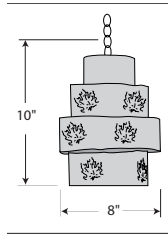

Kincaid Pendant - Small Series

The Kincaid Pendant features the same round cylinder that is found on the ceiling light in this collection. Rough cut lines are found on the top and bottom.

- Dimensions:** 8h x 7w
- Lamping:** (1) 100W bulb
- Finish Choices:** 14-27-28-29-47-95-97
- Diffuser Choices:** Almond or Amber Mica
- Hanging Choices:** BC-CH-ST

Cattails (#M29165)

Pictured: M29165AM-27

Trout (#M29181)

Pictured: M29181AL-27

Ridgemont Pendant Series

- Dimensions:** 10h x 8d
- Lamping:** (1) 100W bulb
- Hanging Choices:** BC-CH-ST
- Finish Choices:** 02-14-27-28-29-47-95-97