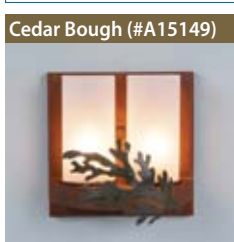

Wisley Sconce Series

The Wisley Sconce series is available in three styles: Single, Double and Diamond, each taking a candelabra bulb. See also Wisley Bath lights on page 52.

Glass Choices: FC-TS

Finish Choices:

Pictured: A14901TS-02

Pictured: A14905TS-28

Pictured: A14907FC-28

Pictured: A14909TS-02

Pictured: A14920TS-04

Pictured: A14949FC-03

Pictured: A15101TS-02

Pictured: A15105FC-02

Pictured: A15107TS-02

Pictured: A15109TS-02

Pictured: A15120FC-04

Pictured: A15149TS-03

Pictured: A15001TS-02

Pictured: A15005FC-02

Pictured: A15007FC-02

Pictured: A15009TS-02