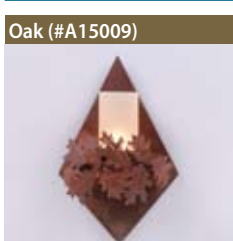

Wisley Sconce Series

The Wisley Sconce series is available in three styles: Single, Double and Diamond, each taking a candelabra bulb. See also Wisley Bath lights on page 52.

Glass Choices: FC-TS

Finish Choices:

Pictured: A14901TS-02

Pictured: A14905TS-28

Pictured: A14907FC-28

Pictured: A14909TS-02

Pictured: A14920TS-04

Pictured: A14949FC-03

Pictured: A15101TS-02

Pictured: A15105FC-02

Pictured: A15107TS-02

Pictured: A15109TS-02

Pictured: A15120FC-04

Pictured: A15149TS-03

Pictured: A15001TS-02

Pictured: A15005FC-02

Pictured: A15007FC-02

Pictured: A15009TS-02

Pictured: A15020FC-04

Pictured: A15049TS-03