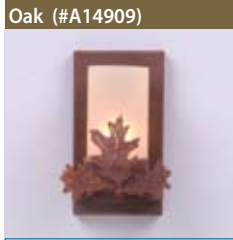

Wisley Sconce Series

The Wisley Sconce series is available in three styles: Single, Double and Diamond, each taking a candelabra bulb. See also Wisley Bath lights on page 52.

Glass Choices: FC-TS

Finish Choices:

- Maple, Oak, Aspen 02-14-27-28-29-47-95-97
- Cedar 02-03-14-27-28-29-47-95-97
- Pine Cone 02-04-14-27-28-29-47-95-97
- Plain 00-02-14-27-28-29-47-95-97

	Single A149	Double A151	Diamond A150
Dimensions:	8h x 4w	9h x 9w	14h x 9w
Lamping:	(1) 60W	(2) 60W	(1) 60W

Pictured: A14901TS-02

Pictured: A14905TS-28

Pictured: A14907FC-28

Pictured: A14909TS-02

Pictured: A14920TS-04

Pictured: A14949FC-03

Pictured: A15101TS-02

Pictured: A15105FC-02

Pictured: A15107TS-02

Pictured: A15109TS-02

Pictured: A15120FC-04

Pictured: A15149TS-03

Pictured: A15001TS-02

Pictured: A15005FC-02

Pictured: A15007FC-02

Pictured: A15009TS-02