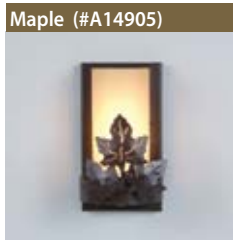

Wisley Sconce Series

The Wisley Sconce series is available in three styles: Single, Double and Diamond, each taking a candelabra bulb. See also Wisley Bath lights on page 52.

Glass Choices: FC-TS

Finish Choices:

- Maple, Oak, Aspen 02-14-27-28-29-47-95-97
- Cedar 02-03-14-27-28-29-47-95-97
- Pine Cone 02-04-14-27-28-29-47-95-97
- Plain 00-02-14-27-28-29-47-95-97

	Single A149	Double A151	Diamond A150
Dimensions:	8h x 4w	9h x 9w	14h x 9w
Lamping:	(1) 60W	(2) 60W	(1) 60W

Pictured: A14901TS-02

Pictured: A14905TS-28

Pictured: A14907FC-28

Pictured: A14909TS-02

Pictured: A14920TS-04

Pictured: A14949FC-03

Pictured: A15101TS-02

Pictured: A15105FC-02