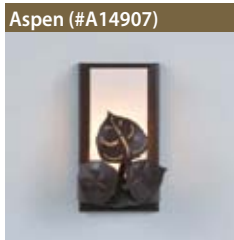

Wisley Sconce Series

The Wisley Sconce series is available in three styles: Single, Double and Diamond, each taking a candelabra bulb. See also Wisley Bath lights on page 52.

Glass Choices: FC-TS

Finish Choices:

- Maple, Oak, Aspen 02-14-27-28-29-47-95-97
- Cedar 02-03-14-27-28-29-47-95-97
- Pine Cone 02-04-14-27-28-29-47-95-97
- Plain 00-02-14-27-28-29-47-95-97

	Single A149	Double A151	Diamond A150
Dimensions:	8h x 4w	9h x 9w	14h x 9w
Lamping:	(1) 60W	(2) 60W	(1) 60W

Pictured: A14901TS-02

Pictured: A14905TS-28

Pictured: A14907FC-28

Pictured: A14909TS-02

Pictured: A14920TS-04

Pictured: A14949FC-03

Pictured: A15101TS-02

Pictured: A15105FC-02

Pictured: A15107TS-02

Pictured: A15109TS-02

Pictured: A15120FC-04

Pictured: A15149TS-03

Pictured: A15001TS-02

Pictured: A15005FC-02

Pictured: A15007FC-02

Pictured: A15009TS-02