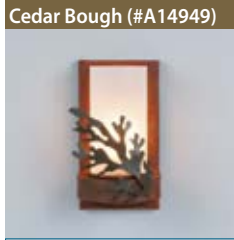

Wisley Sconce Series

The Wisley Sconce series is available in three styles: Single, Double and Diamond, each taking a candelabra bulb. See also Wisley Bath lights on page 52.

Glass Choices: FC-TS

Finish Choices:

Pictured: A14901TS-02

Pictured: A14905TS-28

Pictured: A14907FC-28

Pictured: A14909TS-02

Pictured: A14920TS-04

Pictured: A14949FC-03

Pictured: A15101TS-02

Pictured: A15105FC-02

Pictured: A15107TS-02

Pictured: A15109TS-02

Pictured: A15120FC-04

Pictured: A15149TS-03

Pictured: A15001TS-02

Pictured: A15005FC-02

Pictured: A15007FC-02

Pictured: A15009TS-02