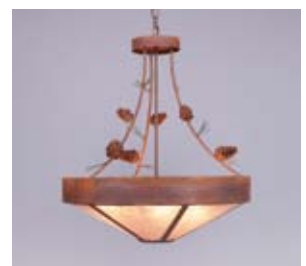

Cedar bough (48)

Horse (59)

Fish (62)

Pueblo (84)

Del Rio (85)

Rustic Plain

	Small A41901	Medium A42101	Large A42501	Ex Large A42601
Diameter:	23"	27"	35"	47"
Height:				
Diffuser Style	25.5"	29"	36"	45"
Glass Bowl	24"	28"	36"	45"

Pictured: A41901AM-HR-02

Pictured: A42101FC-HT-02

Pictured: A42501AL-HT-02

Pictured: A42601AL-HT-02

Small Rustic Plain Chandelier - Shown with options

*Pictured: A41901FC-HR-02
Glass/Acrylic Bottom Style
Pine Branch Arms and Pine Cone
Bottom accessory in 04 finish*

*Pictured: A41901FC-HP-02
Glass/Acrylic Bottom Style
Pine Branch Arms and Pine Cone
Bottom accessory in 04 finish*

*Pictured: A41901FC-HP-02
Pine Branch Arms in 04 finish*

*Pictured: A41901AL-HP-02
Pine Branch Arms in 04 finish*