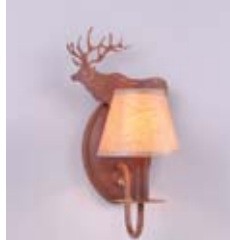

Valley Elk (#H13123)

Pictured: H13123KR-02
Dimensions: 13h x 7w
Finish Group: F09