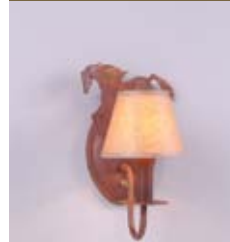

Mtn Horse (#H13135)

Pictured: H13135KR-02
Dimensions: 14h x 7w
Finish Group: F09