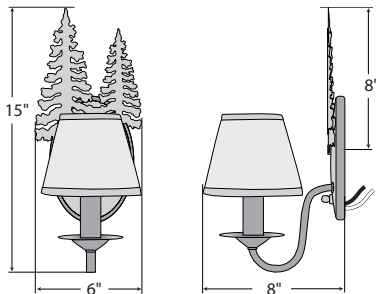

**Diablo Sconce Series**

The Diablo Sconce Series comes with a Waxed Kraft lampshade (710-KR).

**Lamping:** (1) 40W bulb

**Finish Groups:**

- F09 02-14-27-28-29-47-95-97
- F10 03-74-78
- F11 02-03-14-27-28-29-47-95-97
- F13 05-74-78
- F19 03-06-74-78

**Rustic Plain (#H13101)**

*Pictured: H13101KR-02*  
Dimensions: 10h x 5w  
Finish Group: F09

**Valley Deer (#H13121)**

*Pictured: H13121KR-02*  
Dimensions: 14h x 7w  
Finish Group: F09

**Alaska Moose (#H13122)**

*Pictured: H13122KR-02*  
Dimensions: 10h x 5w  
Finish Group: F09

**Valley Elk (#H13123)**

*Pictured: H13123KR-02*  
Dimensions: 13h x 7w  
Finish Group: F09

**Bear (#H13126)**

*Pictured: H13126KR-02*  
Dimensions: 11h x 7w  
Finish Group: F09