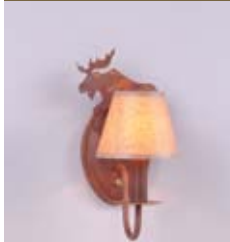

Pictured: H13121KR-02
Dimensions: 14h x 7w
Finish Group: F09

Mtn Moose (#H13127)

Pictured: H13127KR-02
Dimensions: 13h x 8w
Finish Group: F09