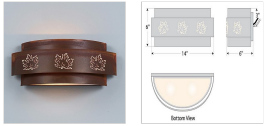

## Northridge Double Sconce - Maple Cutout Wall Light Lake Cabin Style

**Product No.: A16206**

**Price: \$314.00**

**Finish Choices:**

### DESCRIPTION

The Northridge Double Sconce - Maple features two bulbs positioned sideways under a steel frame with hand-cut maple images in the center band. It has a frost glass diffuser bottom and light projects both up and down. Synthetic mica is attached behind each image cutout to help diffuse the light. This Southwest-inspired sconce is really great for the hallways and will provide a warm accent to the walls of your home.

Pictured in Finish #02-Rust Patina.

Note: This fixture will accept a screw-in type LED bulb of equivalent wattage output.