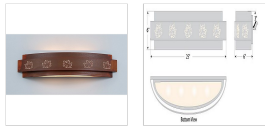

Northridge Bath Vanity Light 24w - Maple Cutout Bath 3 Light Ski Cabin Style

Product No.: A36706

Price: \$394.00

Finish Choices:

DESCRIPTION

The Northridge Bath Light - Maple Cutout light features three horizontal bands, with maple leaves cut out of the band across the middle band. This light has a frost glass diffuser bottom and thin acrylic panels are behind the cutouts. Light projects both up and down. This light is ideal for anyone looking for a stylish rustic contemporary look for their bathroom, hallway or home.

Pictured in Finish #02-Rust Patina.

Note: This fixture will accept a screw-in type LED bulb of equivalent wattage output.

SPECIFICATIONS

DIMENSIONS (in.)	6h x 25w x 6e x 3tm
LAMPING	Takes 4 - Type B11 (torpedo style) bulbs - 60W max. per bulb
WEIGHT (lbs.)	12
BACKPLATE SIZE (in.)	5 x 18
UL LISTING	Damp+Dry Locations
ADD'L RATINGS	None
INSTALLATION INSTRUCTIONS	OPEN INSTALLATION INSTRUCTIONS