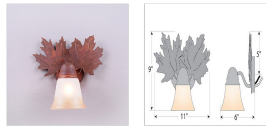

Lakeside Single Sconce - Maple Leaf Wall Light Country Style

Product No.: A17105

Price: \$206.00

Glass Choices:

Finish Choices:

DESCRIPTION

The Lakeside Single Sconce - Maple features our exclusive maple leaves attached to a rustic steel disc with a single arm with light. There is a choice of six different glass globes, the smallest of which only takes A15 bulb. This rustic wall light compliments the lakeside bath lights will add warm lighting and rustic character to any room.

Pictured in Finish #02-Rust Patina with Two-Toned Amber Cream Bell Glass.

Note: This fixture will accept a screw-in type LED bulb of equivalent wattage output.

SPECIFICATIONS

DIMENSIONS (in.)	7h x 7w x 7e x 4tm
LAMPING	Takes 1 - Type A19 bulb - 100W per bulb
WEIGHT (lbs.)	5
BACKPLATE SIZE (in.)	4.375 ROUND
UL LISTING	Damp+Dry Locations
ADD'L RATINGS	None
INSTALLATION INSTRUCTIONS	OPEN INSTALLATION INSTRUCTIONS PDF FILE