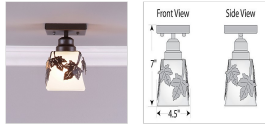

Woodland Ceiling Light Single - Maple Leaf Ceiling Light Mountain Cabin Style

Product No.: A47505

Price: \$200.00

Glass Choices:

Finish Choices:

DESCRIPTION

The Woodland Ceiling Light Single - Maple features square mission style glass and simple leaf designs surrounding the glass. The Maple leaves have hand-cut interior lines which gives each image a unique look. Choice of glass color between Frost Clear and Tea-Stained. This sophisticated take on traditional rustic lighting will generate a warm atmosphere in any hallway or entry way.

Pictured in Finish #28-Dark Bronze Metallic with Frosted Square Glass.

Note: This fixture will accept a screw-in type LED bulb of equivalent wattage output.

SPECIFICATIONS

DIMENSIONS (in.)	6h x 5w
LAMPING	Takes 1 - Type A19 (standard household style) bulb - 100W max.
WEIGHT (lbs.)	4
BACKPLATE SIZE (in.)	5 SQUARE
UL LISTING	Damp+Dry Locations
ADD'L RATINGS	None
INSTALLATION INSTRUCTIONS	OPEN INSTALLATION INSTRUCTION