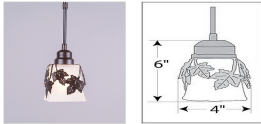

Woodland Pendant Single - Maple Leaf Pendant Light Cabin Style

Product No.: A27105

Price: \$210.00

Glass Choices:

Finish Choices:

Pendant Hanging Choices:

DESCRIPTION

The Woodland Pendant - Maple features square mission style glass and simple leaf designs surrounding the glass. The Maple leaves have hand-cut interior lines which gives each image a unique look. Choice of glass color between Frost Clear and Tea-Stained. All pendants include a matching ceiling canopy that can be mounted on either a flat or vaulted ceiling. Choice of three ways to hang our pendants: 14 ft black cord (BC), 15 inch - 30in adjustable stem (ST) or 3 ft chain (CH). Black cord or chain hung versions are suitable for interior and damp locations; adjustable stem hung version are suitable for wet locations. Note: Only the Powder Coated Finishes are suitable for wet locations. Hanging choice must be specified at time order.

Pictured in Finish #28-Dark Bronze Metallic with Frosted Square Glass and Adjustable Stem.

Note: This fixture will accept a screw-in type LED bulb of equivalent wattage output.

SPECIFICATIONS

| | |
|---------------------------|---|
| DIMENSIONS (in.) | 7h x 5w |
| LAMPING | Takes 1 - Type A19 (standard household style) bulb - 100W max. per bulb |
| WEIGHT (lbs.) | 4 |
| BACKPLATE SIZE (in.) | 5 SQUARE |
| UL LISTING | Damp+Dry Locations |
| ADD'L RATINGS | None |
| INSTALLATION INSTRUCTIONS | OPEN INSTALLATION INSTRU |