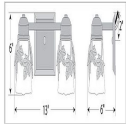

### DESCRIPTION

The Woodland Double Bath Light - Maple features two pieces of square mission style glass and simple leaf designs surrounding the glass. The Maple leaves have hand-cut interior lines which gives each image a unique look. Choice of glass color between Frost Clear and Tea-Stained. This fixture may be hung with bulb pointing up or down. This sophisticated take on traditional rustic lighting will generate a warm atmosphere in any bathroom.

### SPECIFICATIONS

DIMENSIONS (in.)	6h x 13w x 6e x 2tm
LAMPING	Takes 2 - Type A19 (standard household style) bulbs - 100W max. per bulb
WEIGHT (lbs.)	6
BACKPLATE SIZE (in.)	5 x 6
UL LISTING	Damp+Dry Locations
ADD'L RATINGS	None
INSTALLATION INSTRUCTIONS	<a href="#">OPEN INSTALLATION INSTRUCTIONS</a>