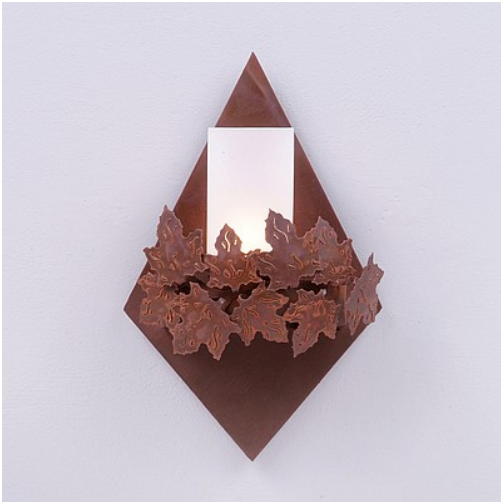

## Wisley Diamond Sconce - Maple Leaf Wall Light Cabin Style

**Product No.: A15005**

**Price: \$274.00**

**Glass Choices:**

**Finish Choices:**

### DESCRIPTION

The Wisley Diamond Sconce Maple features a diamond backplate with hand-cut maple leaves placed in front of a 5 inch high by 3 inch diameter cylinder glass covering a candelabra bulb. The glass is available in either frost clear or tea stain. Named after an English garden, this sconce is ideal for anyone looking to incorporate stylish rustic contemporary lighting in their log home, cabin or northwood lodge-themed room.

Pictured in Finish #02-Rust Patina with Frosted Cylinder Glass.

Note: This fixture will accept a screw-in type LED bulb of equivalent wattage output.