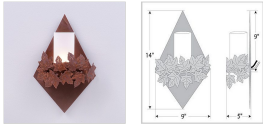

## Wisley Diamond Sconce - Maple Leaf Wall Light Cabin Style

**Product No.: A15005**

**Price: \$274.00**

**Glass Choices:**

**Finish Choices:**

### DESCRIPTION

The Wisley Diamond Sconce Maple features a diamond backplate with hand-cut maple leaves placed in front of a 5 inch high by 3 inch diameter cylinder glass covering a candelabra bulb. The glass is available in either frost clear or tea stain. Named after an English garden, this sconce is ideal for anyone looking to incorporate stylish rustic contemporary lighting in their log home, cabin or northwood lodge-themed room.

Pictured in Finish #02-Rust Patina with Frosted Cylinder Glass.

Note: This fixture will accept a screw-in type LED bulb of equivalent wattage output.

### SPECIFICATIONS

DIMENSIONS (in.)	14h x 9w x 5e x 9tm
LAMPING	Takes 1 - Type C (candelabra style) bulb - 60W max.
WEIGHT (lbs.)	6
BACKPLATE SIZE (in.)	4.375 ROUND
UL LISTING	Damp+Dry Locations
ADD'L RATINGS	None
INSTALLATION INSTRUCTIONS	<a href="#">OPEN INSTALLATION INSTRUCTIONS PDF</a>