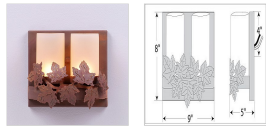

Wisley Double Sconce - Maple Leaf Wall Light Lodge Style

Product No.: A15105

Price: \$280.00

Glass Choices:

Finish Choices:

DESCRIPTION

The Wisley Double Sconce Maple features hand-cut maple leaves placed in front of two 6 inch high by 3 inch diameter cylinder glass covering a candelabra bulb. The glass is available in either frost clear or tea stain. Named after an English garden, this sconce is ideal for anyone looking to incorporate stylish rustic contemporary lighting in their log home, cabin or northwood lodge-themed room.

Pictured in Finish #28-Dark Bronze Metallic with Tea Stain Cylinder Glass.

Note: This fixture will accept a screw-in type LED bulb of equivalent wattage output.

SPECIFICATIONS

DIMENSIONS (in.)	9h x 9w x 5e x 4tm
LAMPING	Takes 2 - Type C (candelabra style) bulbs - 60W max. per bulb
WEIGHT (lbs.)	8
BACKPLATE SIZE (in.)	8 x 9
UL LISTING	Damp+Dry Locations
ADD'L RATINGS	None
INSTALLATION INSTRUCTIONS	OPEN INSTALLATION INSTRUCTIONS