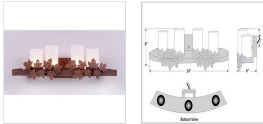

## Wisley Bath Vanity Light 24w - Maple Leaf Bath 3 Light Lake Cabin Style

**Product No.: A37705**

**Price: \$474.00**

**Glass Choices:**

**Finish Choices:**

### DESCRIPTION

The Wisley Bath Light - Maple light features a curved steel frame with maple leaves in front of the band. Four candelabra bulbs are on top and three low-voltage halogen bulbs below. The 3 inch diameter cylinders are offered in a choice of color between frost clear and frost tea-stained. This item is ideal for anyone wanting a stylish take on traditional rustic lighting to create a warm atmosphere for their bathroom.

Pictured in Finish #28-Dark Bronze Metallic with Frosted Cylinder Glass.

Note: This fixture will accept a screw-in type LED bulb of equivalent wattage output.

### SPECIFICATIONS

DIMENSIONS (in.)	8h x 25w x 6e x 4tm
LAMPING	Takes 4 - Type C (candelabra style) bulbs - 60W max. per bulb plus 3 - Type G4 (bi-pin low voltage halogen) bulbs - 20W max. per bulb
WEIGHT (lbs.)	16
BACKPLATE SIZE (in.)	5 x 6
UL LISTING	Damp+Dry Locations
ADD'L RATINGS	None
INSTALLATION INSTRUCTIONS	<a href="#">OPEN INSTALLATION I</a>