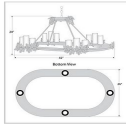

## Wisley Chandelier Oval - Maple Leaf Chandelier Log Cabin Style

**Product No.: A41305**

**Price: \$1,696.00**

**Glass Choices:**

**Finish Choices:**

### DESCRIPTION

The Wisley Oval Chandelier - Maple features a one- inch thick round band holding 12 candelabra bulbs with eight, 5 inch tall cylinder glass and four, 6 inch tall pieces for covering them. Choice of glass between frost clear or tea stain. Optionally for underneath, there are four type G4 20W halogen bulbs on a separate switch for lighting the area under the light. Hand-cut steel maple leaves are attached along the band in front of each of the bulb sets and on the upper canopy. This chandelier is ideal for anyone looking to add stylish rustic contemporary ceiling lighting to their log home, cabin or northwood lodge-themed room. A matching ceiling canopy, 3 ft of chain and 10 extra feet of wire are also included.

### SPECIFICATIONS

DIMENSIONS (in.)	20h x 26w x 42l
LAMPING	Takes 12 - Type C (candelabra style) bulb - 60W max. plus 4 Optional Downlights - Type G4 (bi-pin low voltage halogen) bulbs - 20W max.
WEIGHT (lbs.)	35
BACKPLATE SIZE (in.)	5 x 7
UL LISTING	Damp+Dry Locations
ADD'L RATINGS	None
INSTALLATION INSTRUCTIONS	<a href="#">OPEN INSTALLATION I</a>