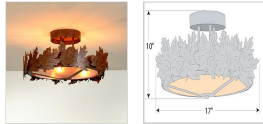

## Woodcrest Semi-Flush - Maple Leaf Semi-Flush Light Country Style

**Product No.: A48305**

**Price: \$478.00**

**Bowl Bottom Material Choice:**

**Finish Choices:**

### DESCRIPTION

The Woodcrest Semi-flush - Maple light is 17 inches in diameter, 10 inches tall and features our exclusive maple leaf art around the circumference of a steel band. For the bottom, there is a choice between frosted glass or mica with a choice of color between Almond or Amber. For an unique addition to your rustic ceiling light, order one of the decorative Bottom Kits: a three-tree, 3D Spruce Cone or a 3D Pine Cone, any which can be ordered in the same or different color as the fixture. This item is ideal for anyone looking for a rustic semi-flush light to add rustic, lodge character to their log home, cabin or northwood lodge-themed room.

Pictured in Finish #02-Rust Patina with Amber Mica Shade.

Note: This fixture will accept a screw-in type LED bulb of equivalent wattage output.

### SPECIFICATIONS

DIMENSIONS (in.)	10h x 17w
LAMPING	Takes 3 - Type A19 (standard household style) bulbs - 60W max. per bulb (mica) or 100W max. per bulb (glass)
WEIGHT (lbs.)	15
BACKPLATE SIZE (in.)	5 ROUND
UL LISTING	Damp+Dry Locations
ADD'L RATINGS	None
INSTALLATION INSTRUCTIONS	<a href="#">OPEN INSTALLATION I</a>