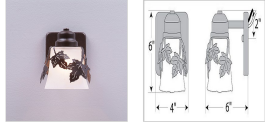

### DESCRIPTION

The Woodland Single Sconce - Maple Leaf features square mission style glass and simple leaf designs surrounding the glass. The maple leaves have hand-cut interior lines which gives each image a unique look. Choice of glass color between Frosted and Tea-Stained. This sophisticated yet rustic looking sconce will had a touch of stylish lighting to the exterior of any log home, cabin or northwood lodge-themed room. Mounting plate measures 4.5 inches square. Note: For wet locations, the glass may face down only and only the powdercoated finishes are recommended.

Pictured in Finish #28-Dark Bronze Metallic with Frosted Square Glass.

Note: This fixture will accept a screw-in type LED bulb of equivalent wattage output.