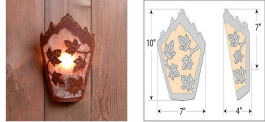

Decatur Sconce - Maple Leaf Wall Light Log Cabin Style

Product No.: M15205

Price: \$226.00

Shade Choices:

Finish Choices:

DESCRIPTION

The Decatur Sconce - Maple features hand-cut maple leaves set on a diamond backplate. Diffuser material choice between Almond or Amber mica. This unique sconce is sure to bring artistic, rustic character and warm lighting to any log home, cabin or northwood lodge-themed room.

Pictured in Finish #02-Rust Patina with Almond Mica Shade.

Note: This fixture will accept a screw-in type LED bulb of equivalent wattage output.

SPECIFICATIONS

DIMENSIONS (in.)	12h x 8w x 4e x 7tm
LAMPING	Takes 1 - Type C (candelabra style) bulb - 60W max.
WEIGHT (lbs.)	4
BACKPLATE SIZE (in.)	4.375 ROUND
UL LISTING	Damp+Dry Locations
ADD'L RATINGS	None