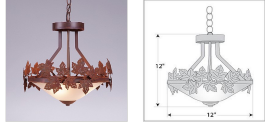

Wisley Foyer Chandelier - Maple Leaf Chandelier Farmhouse Style

Product No.: A44305

Price: \$342.00

Bowl Bottom Material Choice:

Finish Choices:

DESCRIPTION

The Wisley Foyer Chandelier - Maple leaf is a small chandelier which has hand-cut maple leaf images around the band at the top of the glass bowl. It uses a torchiere style glass bowl, whose color is frost clear. This light is ideal for anyone looking for an extra-small hanging light to bring a stylish rustic contemporary atmosphere to the entryway of their log home, cabin or northwood lodge-themed room. A matching ceiling canopy, 3 feet of chain and 10 extra feet of wire are also included. A matching ceiling canopy, 3 feet of chain and 10 extra feet of wire are also included.

Pictured in Finish #02-Rust Patina.

Note: This fixture will accept a screw-in type LED bulb of equivalent wattage output.

SPECIFICATIONS

DIMENSIONS (in.)	12h x 12w
LAMPING	Takes 3 - Type B11 (torpedo style) bulbs - 60W max. per bulb
WEIGHT (lbs.)	8
BACKPLATE SIZE (in.)	5 ROUND
UL LISTING	Damp+Dry Locations
ADD'L RATINGS	None
INSTALLATION INSTRUCTIONS	OPEN INSTALLATION INSTRUCTIONS