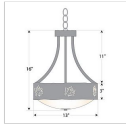

Ridgemont Foyer Chandelier Medium - Maple Cutout Chandelier Lodge Style

Product No.: A44406

Price: \$358.00

Bowl Bottom Material Choice:

Finish Choices:

DESCRIPTION

The Ridgemont Foyer Chandelier Medium - Maple Cutout is 13 inch in diameter and features our exclusive maple leaf art cutouts around the circumference of the fixture. Behind each cutout is a diffuser panel. Offered with the curved arms and frost white glass bowl only. A matching ceiling canopy, 3 feet of chain and 10 extra feet of wire are also included. The sleek design of this light, along with the warm atmosphere created by its lighting, will add stylish rustic contemporary character to any home.

Pictured in Finish #02-Rust Patina.

Note: This fixture will accept a screw-in type LED bulb of equivalent wattage output.

SPECIFICATIONS

| | |
|---------------------------|---|
| DIMENSIONS (in.) | 16h x 13w |
| LAMPING | Takes 3 - Type A19 (torpedo style) bulbs - 100W max. per bulb |
| WEIGHT (lbs.) | 8 |
| BACKPLATE SIZE (in.) | 5 ROUND |
| UL LISTING | Damp+Dry Locations |
| ADD'L RATINGS | None |
| INSTALLATION INSTRUCTIONS | OPEN INSTALLATION INSTRUCTIONS |