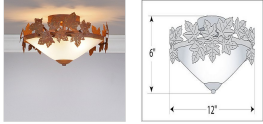

## Wisley Close-to-Ceiling - Maple Leaf Ceiling Light Lodge Style

**Product No.: A47405**

**Price: \$290.00**

**Bowl Bottom Material Choice:**

**Finish Choices:**

### DESCRIPTION

The Wisley Ceiling - Maple is a close-to-ceiling light that uses a frosted torchiere glass. Maple leaf images with handcut vein lines are attached to the 12 inch diameter frame. This sophisticated yet rustic light will create a warm atmosphere in any log home, cabin or northwood lodge-themed room.