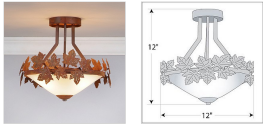

Wisley Semi-Flush - Maple Leaf Semi-Flush Light Cabin Style

Product No.: A48705

Price: \$358.00

Bowl Bottom Material Choice:

Finish Choices:

DESCRIPTION

The Wisley Semi-Flush - Maple Leaf features maple leaf images around a steel band holding a frosted torchiere glass bowl that measures 12 inches wide by 3 inches high. This sophisticated yet rustic light will create a warm atmosphere in any log home, cabin or northwood lodge-themed room.

Pictured in Finish #02-Rust Patina.

Note: This fixture will accept a screw-in type LED bulb of equivalent wattage output.

SPECIFICATIONS

DIMENSIONS (in.)	12h x 12w
LAMPING	Takes 3 - Type B11 (torpedo style) bulbs - 60W max. per bulb
WEIGHT (lbs.)	8
BACKPLATE SIZE (in.)	5 ROUND
UL LISTING	Damp+Dry Locations
ADD'L RATINGS	None