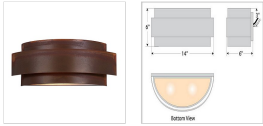

In-Stock: Northridge Double Sconce - Rustic Plain Wall Light Ski Cabin Style

Product No.: QS-A16201-02

Price: \$290.00

DESCRIPTION

The Northridge Double Sconce - Rustic Plain features two bulbs positioned sideways under three horizontal steel bands with a frosted glass diffuser bottom. Light projects both up and down. This sconce will provide unique rustic lighting to the walls of any log home, cabin or northwood lodge-themed room.

Product shown in Finish #02-Rust Patina.

Note: This product page is only for the in-stock product shown. If you would like a different finish color, please click this link: [A16201](#) to go to our main product page for this item where you can buy it there.