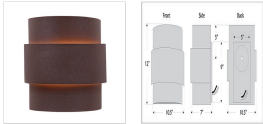

## In-Stock: Northridge Sconce Large - Rustic Plain Outdoor Wall Light Log Cabin Style

**Product No.: QS-A56201-27**

**Price: \$298.00**

### DESCRIPTION

The Northridge Sconce Large - Rustic Plain features a steel frame with one bulb pointing upward and another downward. The fixture also includes a tall glass cylinder to cover the lightbulbs. This Southwest-inspired sconce will provide unique interior or exterior rustic lighting for any log home, cabin or northwood lodge-themed room. Hardwire only. Note: Only powdercoated finishes are recommended for exterior locations.