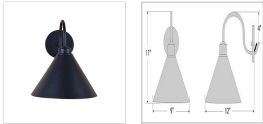

## In-Stock: Canyon Sconce Large - Rustic Plain Outdoor Wall Light Cabin Style

**Product No.: QS-A52501-97**

**Price: \$240.00**

### DESCRIPTION

The Canyon Sconce Large - Rustic Plain features a plain cone and meets the standards set by the International Dark-Sky Association, which seeks to eliminate glare and upward light. The light is directed downward. Mounts to a minimum 5 inch square board. UL approved for wet locations. Hardwire only. Note: Only powdercoated finishes are recommended for exterior locations.