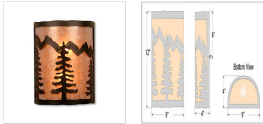

In-Stock: Cascade Sconce Large - Spruce Tree Wall Light Lake Cabin Style

Product No.: QS-M13314AL-27

Price: \$282.00

DESCRIPTION

The Cascade Sconce Large - Spruce Tree features our exclusive metal art of spruce trees with a rounded mica under a steel frame. One lightbulb points upward and the other points downward. ADA compliant. Diffuser material is offered with a choice between Almond or Amber mica. Hardwire is standard. Interior and damp location only, however exterior version available under Product No. M51814. This light will add rustic character to any log home, cabin or northwoods lodge-themed room.

Product shown in Finish #27-Rustic Brown with Almond Mica.

Note: This product page is only for the in-stock product shown. If you would like a different finish color, please click this link: [M13314](#) to go to our main product page for this item where you can buy it there.