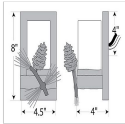

### DESCRIPTION

The Wisley Single Sconce Pine Cone features hand-made steel pine cones with pine needles on a lifelike metal branch. This metal art is placed in front of a 5 inch high by 3 inch diameter cylinder glass, which is available in either frost clear or tea stain. This sconce is ideal for anyone looking to incorporate stylish rustic contemporary lighting in their log home, cabin or northwood lodge-themed room and the pine cones are pretty cool, too!. ADA compliant.

Product shown in Finish #04-Rust Patina base with pine green needles- with Frosted Glass

Note: This fixture will accept a screw-in type LED bulb of equivalent wattage output. If you would like a different finish color or glass, please click this link: [A11342](#) to go to our main product page for this item where you can buy it there.