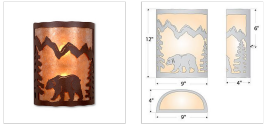

In-Stock: Cascade Sconce Large - Mountain Bear Wall Light Farmhouse Style

Product No.: QS-M13325AL-27

Price: \$282.00

DESCRIPTION

The Cascade Sconce Large - Mtn Bear features our exclusive metal art of a bear and spruce trees with a rounded mica under a steel frame. One lightbulb points upward and the other points downward. ADA compliant. Diffuser material is offered with a choice between Almond or Amber mica. Hardwire is standard. Interior and damp location only, however exterior version available under Product No. M51825. This light will add rustic character to any log home, cabin or northwoods lodge-themed room.

Product shown in Finish #27-Rustic Brown with Almond Mica.

Note: This product page is only for the in-stock product shown. If you would like a different finish color, please click this link: [M13325](#) to go to our main product page for this item where you can buy it there.