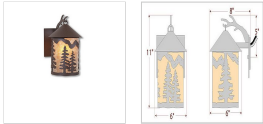

In-Stock: Cascade Lantern Sconce Small - Spruce Tree Outdoor Wall Light River Cabin Style

Product No.: QS-M51414AL-27

Price: \$356.00

DESCRIPTION

The Cascade Lantern Sconce Small - Spruce Tree features a steel branch holding up a 4 inch round cylinder with a conetop and a shade diffuser choice of color between Almond or Amber mica. Our exclusive twin spruce metal art is on the front and spruce trees are on either side of the cylinder. Attaches to wall with a 4.5 inch square pan. Hardwire only. Suitable for interior and exterior locations. This rustic wall light is ideal for bringing rustic lighting to any log home, cabin or northwood-themed room.

Product shown in Finish #27-Rustic Brown with Almond Mica.

Note: This product page is only for the in-stock product shown. If you would like a different finish color, please click this link: [M51414](#) to go to our main product page for this item where you can buy it there.