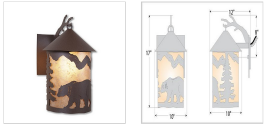

In-Stock: Cascade Lantern Sconce Large - Mountain Bear Outdoor Wall Light River Cabin Style

Product No.: QS-M51625AL-27

Price: \$442.00

DESCRIPTION

The Cascade Lantern Sconce Large - Bear features a steel branch holding up a 8 inch round cylinder with a cone top and a shade diffuser choice of color between Almond or Amber mica. Our exclusive bear metal art is on the front and spruce trees are on either side of the cylinder. Attaches to wall with a 4.5 inch square pan. Hardwire only. Suitable for interior and exterior locations. This rustic wall light is ideal for bringing rustic lighting to any log home, cabin or northwood-themed room.

Product shown in Finish #27-Rustic Brown with Almond Mica.

Note: This product page is only for the in-stock product shown. If you would like a different finish color, please click this link: [M51625](#) to go to our main product page for this item where you can buy it there.