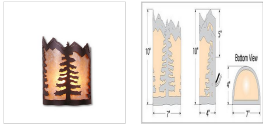

## In-Stock: Cascade Sconce Small - Spruce Tree Wall Light Cabin Style

**Product No.: QS-M13214AL-27**

**Price: \$242.00**

### DESCRIPTION

The Cascade Sconce Small - Spruce Tree features our exclusive metal art of spruce trees with a rounded mica under a steel frame. One lightbulb points upward. ADA compliant. Diffuser material is offered with a choice between Almond or Amber mica. Hardwire is standard. Interior and damp location only. This rustic wall light will add rustic character to any log home, cabin or northwoods, camp lodge-themed room.