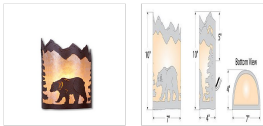

In-Stock: Cascade Sconce Small - Mountain Bear Wall Light River Cabin Style

Product No.: QS-M13225AL-27

Price: \$242.00

DESCRIPTION

The Cascade Sconce Small - Bear features our exclusive metal art of a bear and spruce trees with a rounded mica under a steel frame. One lightbulb points upward. ADA compliant. Diffuser material is offered with a choice between Almond or Amber mica. Hardwire is standard. Interior and damp location only. This rustic wall light will add rustic character to any log home, cabin or northwoods, camp lodge-themed room.