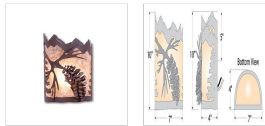

In-Stock: Cascade Sconce Small - Spruce Cone Wall Light Farmhouse Style

Product No.: QS-M13240AL-27

Price: \$242.00

DESCRIPTION

The Cascade Sconce Small - Spruce Cone features our exclusive metal art of an three dimensional spruce cone and spruce trees with a rounded mica under a steel frame. One lightbulb points upward. ADA compliant. Diffuser material is offered with a choice between Almond or Amber mica. Hardwire is standard. Interior and damp location only. This light will add rustic character to any log home, cabin or northwoods lodge-themed room.

Product shown in Finish #27-Rustic Brown with Almond Mica

Note: This product page is only for the in-stock product shown. If you would like a different finish color, please click this link: [M13240](#) to go to our main product page for this item where you can buy it there.