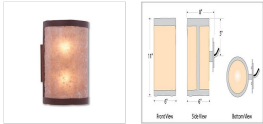

In-Stock: Kincaid Sconce - Rustic Plain Wall Light Farmhouse Style

Product No.: QS-M19101AL-27

Price: \$286.00

DESCRIPTION

The Kincaid Sconce - Rustic Plain features rounded mica under a steel cylinder. One lightbulb points upward and the other points downward. This sconce sits off the wall by about 3 inches. Diffuser material is offered with a choice between Almond or Amber mica. Interior and damp location only. This rustic wall light will add rustic character to any log home, cabin or northwoods lodge-themed room.

Product shown in Finish #27-Rustic Brown with Almond Mica.

Note: This product page is only for the in-stock product shown. If you would like a different finish color, please click this link: [M19101](#) to go to our main product page for this item where you can buy it there.