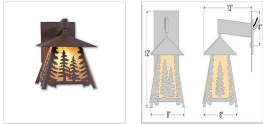

In-Stock: Smoky Mountain Sconce Small - Spruce Tree Outdoor Wall Light Rustic Style

Product No.: QS-M53514AL-27

Price: \$382.00

DESCRIPTION

The Smoky Mtn Sconce Small - Spruce fixture is UL-rated for indoor and outdoor locations. A single spruce tree image is displayed on each side panel, with a double spruce tree image on the front panels. The fixture has a steel frame, and comes with a diffuser material choice between Almond or Amber mica. The sconce is hardwire only, and attaches to the wall with a 4.5 inch square pan. This light will bring rustic character to any log home, cabin or northwood lodge-themed room.

Product shown in Finish #27-Rustic Brown with Almond Mica

Note: This product page is only for the in-stock product shown. If you would like a different finish color, please click this link: [M53514](#) to go to our main product page for this item where you can buy it there.