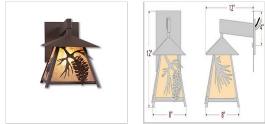

In-Stock: Smoky Mountain Sconce Small - Spruce Cone

Outdoor Wall Light Ski Cabin Style

Product No.: QS-M53540AL-27

Price: \$440.00

DESCRIPTION

The Smoky Mtn Sconce Small - Spruce Cone fixture is UL-rated for indoor and outdoor locations. Our exclusive Spruce Cone artwork is displayed on the two front panels, with spruce needle images on the side panels. The fixture has a steel frame, and comes with a diffuser material choice between Almond or Amber mica. The sconce is hardwire only, and attaches to the wall with a 4.5 inch square pan. This light will bring rustic character to any log home, cabin or northwood lodge-themed room.

Product shown in Finish #27-Rustic Brown with Almond Mica.

Note: This product page is only for the in-stock product shown. If you would like a different finish color, please click this link: [M53540](#) to go to our main product page for this item where you can buy it there.