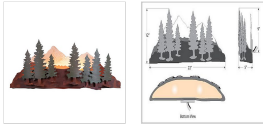

In-Stock: Wood Mountain Sconce - Pine Tree

Wall Light Country Style

Product No.: QS-A11342-04

Price: \$388.00

DESCRIPTION

The Wood Mountain Sconce - Pine features a snowcapped mountains in the background with pine trees along the front. A mica shade shields the bulb from bottom viewing. This light is ideal for bringing rustic character to any log home, cabin or northwoods lodge-themed room.

SPECIFICATIONS

The Wood Mountain Sconce - Pine features a snowcapped mountains in the background with pine trees along the front. A mica shade shields the bulb from bottom viewing. This light is ideal for bringing rustic character to any log home, cabin or northwoods lodge-themed room.