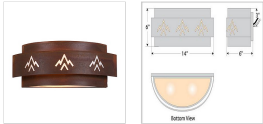

In-Stock: Northridge Double Sconce - Deception Pass

Wall Light River Cabin Style

Product No.: QS-A16202-02

Price: \$320.00

DESCRIPTION

The Northridge Double Sconce - Deception Pass features two bulbs positioned sideways under a steel frame with hand-cut mountain images in the center band. It has a frost glass diffuser bottom and light projects both up and down. Synthetic mica is attached behind each image cutout. This Southwest-inspired sconce will provide unique rustic lighting to the walls of any log home, cabin or northwood lodge-themed room.

SPECIFICATIONS

The Northridge Double Sconce - Deception Pass features two bulbs positioned sideways under a steel frame with hand-cut mountain images in the center band. It has a frost glass diffuser bottom and light projects both up and down. Synthetic mica is attached behind each image cutout. This Southwest-inspired sconce will provide unique rustic lighting to the walls of any log home, cabin or northwood lodge-themed room.