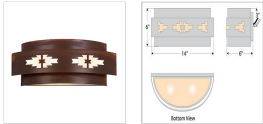

## In-Stock: Northridge Double Sconce - Pueblo

Wall Light River Cabin Style

**Product No.: QS-A16284-02**

**Price: \$320.00**

### DESCRIPTION

The Northridge Double Sconce - Pueblo features two bulbs positioned sideways under a steel frame with hand-cut Southwest-inspired images in the center band. It has a frost glass diffuser bottom and light projects both up and down. Synthetic mica is attached behind each image cutout. This sconce will provide rustic Southwest lighting to the walls of any log home, cabin or northwood lodge-themed room.

### SPECIFICATIONS

The Northridge Double Sconce - Pueblo features two bulbs positioned sideways under a steel frame with hand-cut Southwest-inspired images in the center band. It has a frost glass diffuser bottom and light projects both up and down. Synthetic mica is attached behind each image cutout. This sconce will provide rustic Southwest lighting to the walls of any log home, cabin or northwood lodge-themed room.