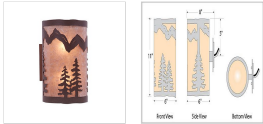

In-Stock: Kincaid Sconce - Spruce Tree

Wall Light Cabin Style

Product No.: QS-M19114AL-27

Price: \$364.00

DESCRIPTION

The Kincaid Sconce - Spruce Tree features our exclusive metal art of spruce trees with a rounded mica under a steel cylinder. One lightbulb points upward and the other points downward. This sconce sits off the wall by about 3 inches. Diffuser material is offered with a choice between Almond or Amber mica. Interior and damp location only. This rustic wall light will add rustic character to any log home, cabin or northwoods lodge-themed room.

Product shown in Finish #27-Rustic Brown with Almond Mica

Note: This product page is only for the in-stock product shown. If you would like a different finish color, please click this link: [M19114](#) to go to our main product page for this item where you can buy it there.

SPECIFICATIONS

The Kincaid Sconce - Spruce Tree features our exclusive metal art of spruce trees with a rounded mica under a steel cylinder. One lightbulb points upward and the other points downward. This sconce sits off the wall by about 3 inches. Diffuser material is Almond mica. Interior and damp location only. This rustic wall light will add rustic character to any log home, cabin or northwoods lodge-themed room.