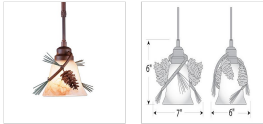

In-Stock: Sienna Pendant Single - Pine Cone Pendant Light Rustic Style

Product No.: QS-A28520AS-ST-04

Price: \$282.00

DESCRIPTION

The Sienna Pendant - Pine Cone features our exclusive handmade metal pine cones and pine needles attached to a textured metal branch and a choice of glass between six different glass globes. All pendants include a matching ceiling canopy that can be mounted on either a flat or vaulted ceiling. Comes with an adjustable pipe that adjusts from 15 inch - 30 inches. This pendant is a great for that hanging over a kitchen island or restaurant tables - anywhere to add warm lighting and rustic character to their log home, cabin or northwood lodge-themed room.

Product shown in Finish #04- Rust patina base with pine green needles with Amber Swirl Glass and Adjustable Stem.

Note: This product page is only for the in-stock product shown. If you would like a different finish color, please click this link: [A28520](#) to go to our main product page for this item where you can buy it there.

SPECIFICATIONS

The Sienna Pendant - Pine Cone features our exclusive handmade metal pine cones and pine needles attached to a life like textured metal branch surrounding a Amber Marble swirl glass bell. All pendants include a matching ceiling canopy that can be mounted on either a flat or vaulted ceiling. This pendant is a great for that hanging over a kitchen island or restaurant tables - anywhere to add warm lighting and rustic character to their log home, cabin or northwood lodge-themed room.

Product is shown in Finish #04-Rust Patina base with Green Pine needles and Marbled Amber Swirl Bell Glass and Adjustable Stem.