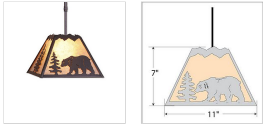

In-Stock: Rocky Mountain Pendant Small - Mountain Bear Pendant Light Farmhouse Style

Product No.: QS-M26325AL-ST-27

Price: \$270.00

DESCRIPTION

The Rocky Mtn Pendant Small - Mtn Bear features a 12in. wide by 8in. tall steel frame, with a bear image displayed on the two front panels, and a double spruce image on the side panels. The fixture includes a square ceiling canopy that can be mounted on either a flat or vaulted ceiling. Comes with an adjustable pipe that adjusts from 15 inch - 30 inches. Suitable for interior locations only. This small pendant will add rustic character to any log home, cabin, or northwoods lodge-themed room.

Product shown in Finish #27-Rustic Brown with Almond Mica and Adjustable Stem.

Note: This product page is only for the in-stock product shown. If you would like a different finish color, please click this link: [M26325](#) to go to our main product page for this item where you can buy it there.