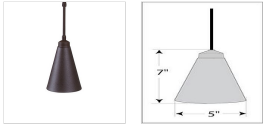

In-Stock: Canyon Pendant Extra Small - Rustic Plain

Pendant Light Rustic Style

Product No.: QS-A24001ST-27

Price: \$172.00

DESCRIPTION

The Canyon Pendant Extra Small - Rustic Plain features a spun steel cone with no cutouts. This light is ideal for anyone looking for a small hanging light to add rustic character to their log home, cabin or northwoods lodge-themed room. All pendants include a matching ceiling canopy that can be mounted on either a flat or vaulted ceiling. Choice of three ways to hang our pendants: 14 ft black cord (BC), 15 inch - 30in adjustable stem (ST) or 3 ft chain (CH). Black cord or chain hung versions are suitable for interior and damp locations; adjustable stem hung version are suitable for wet locations. Note: Only the Powder Coated Finishes are suitable for wet locations. Hanging choice must be specified at time order.

Pictured in Finish #27-Rustic Brown with Adjustable Stem.

Note: This fixture will accept a screw-in type LED bulb of equivalent wattage output. If you would like a different finish color or glass, please click this link: [A24001](#) to go to our main product page for this item where you can buy it there.

SPECIFICATIONS

DIMENSIONS (in.)	7h x 5w
LAMPING	Takes 1 - Type A19 (standard household style) bulb - 60W max. per bulb
WEIGHT (lbs.)	3
BACKPLATE SIZE (in.)	5 ROUND
UL LISTING	Damp+Dry Locations
ADD'L RATINGS	None
INSTALLATION INSTRUCTIONS	OPEN INSTALLATION INSTRUCTIONS