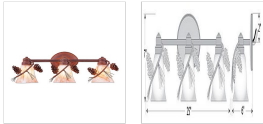

## In-Stock: Sienna Triple Bath Vanity Light - Pine Cone

Bath 3 Light Ski Cabin Style

**Product No.: QS-A38720AS-04**

**Price: \$420.00**

### DESCRIPTION

The Sienna Triple Bath Vanity Light - Pine Cone features our exclusive handmade metal pine cones and pine needles attached to a textured metal branch and a choice of glass between six different glass globes. This rustic bath light is great for anywhere to add warm lighting and rustic character to their log home, cabin or northwood lodge-themed room.

Product shown in Finish #04-Rust Patina base and green pine needles with Amber Swirl Bell Glass.

Note: This product page is only for the in-stock product shown. If you would like a different finish color, please click this link: [A38720](#) to go to our main product page for this item where you can buy it there.