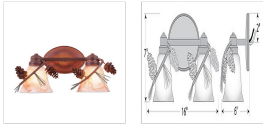

In-Stock: Sienna Double Bath Vanity Light - Pine Cone

Bath 2 Light Log Cabin Style

Product No.: QS-A38620AS-04

Price: \$350.00

DESCRIPTION

The Sienna Double Bath Vanity Light - Pine Cone features our exclusive handmade metal pine cones and pine needles attached to a textured metal branch and a choice of glass between six different glass globes. This rustic bath light is great for anywhere to add warm lighting and rustic character to their log home, cabin or northwood lodge-themed room.

Product shown in Finish #04-Rust Patina base and green pine needles with Marbled Amber Swirl Bell Glass.

Note: This product page is only for the in-stock product shown. If you would like a different finish color, please click this link: [A38620](#) to go to our main product page for this item where you can buy it there.