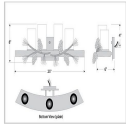

In-Stock: Wisley Bath Vanity Light 24w - Pine Cone

Bath 3 Light Country Style

Product No.: QS-A37720FC-04

Price: \$552.00

DESCRIPTION

The 3 inch diameter cylinders are offered in a choice of color between frost clear and frost tea-stained. This is the Pine Cone version of this light, which features our own handmade steel 3D pine cones with pine needles set on each side of the wavy band. A perfect fit for a log home in our pine needle green needles and rust patina for the rest (#04 finish), or a lake cabin, or how about a home in the city - why not?.