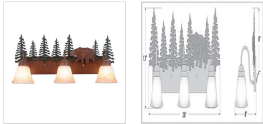

## In-Stock: Wasatch Triple Bath Vanity Light - Bear Bath 3 Light Farmhouse Style

**Product No.: QS-H32326AS-03**

**Price: \$364.00**

### DESCRIPTION

Affordable and practical bathroom lights make the Wasatch Bathroom Vanity lights one of our best selling series. This fixture is the Wasatch Triple - Bear which gives abundant light and rustic character to any bathroom.

Product shown in Finish #03-Rust Patina base with Cedar Green Trees and Marbled Amber Swirl Bell Glass.

Note: This product page is only for the in-stock product shown. If you would like a different finish color, please click this link: [H32326](#) to go to our main product page for this item where you can buy it there.